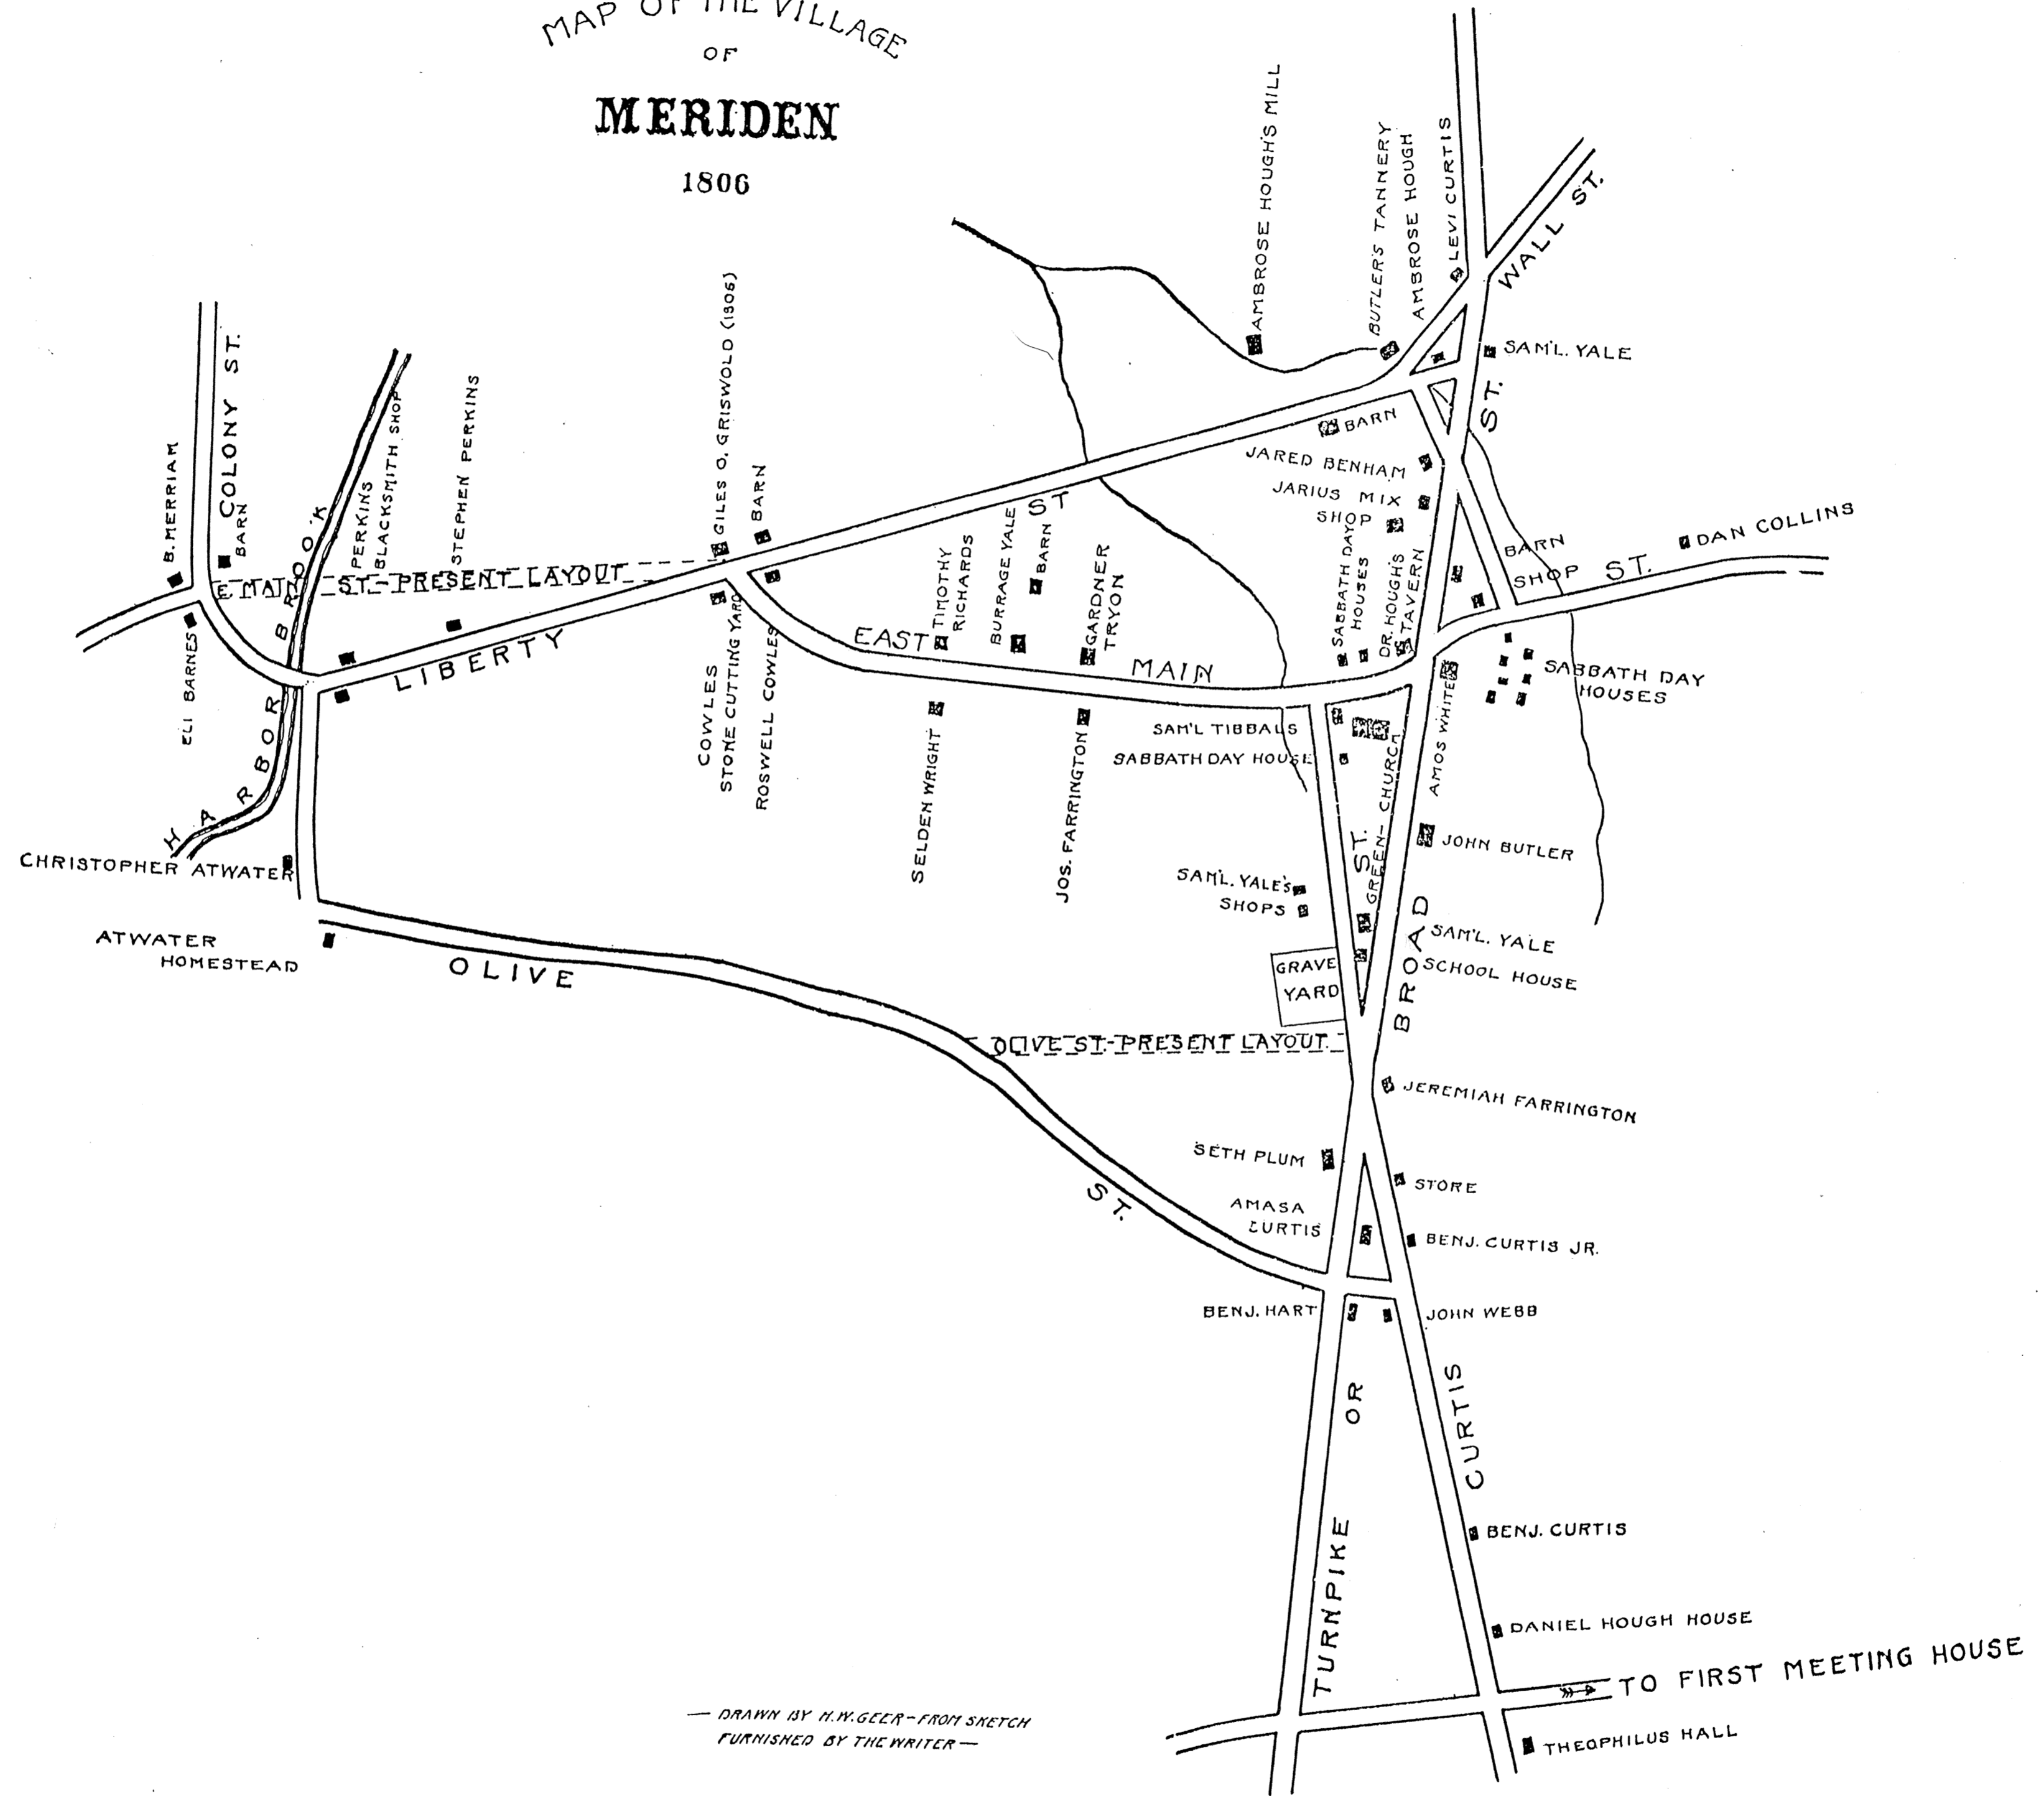

MAP OF THE VILLAGE
OF
MERIDEN
1806

— DRAWN BY H. V. GEEB — FROM SKETCH
FURNISHED BY THE WRITER —