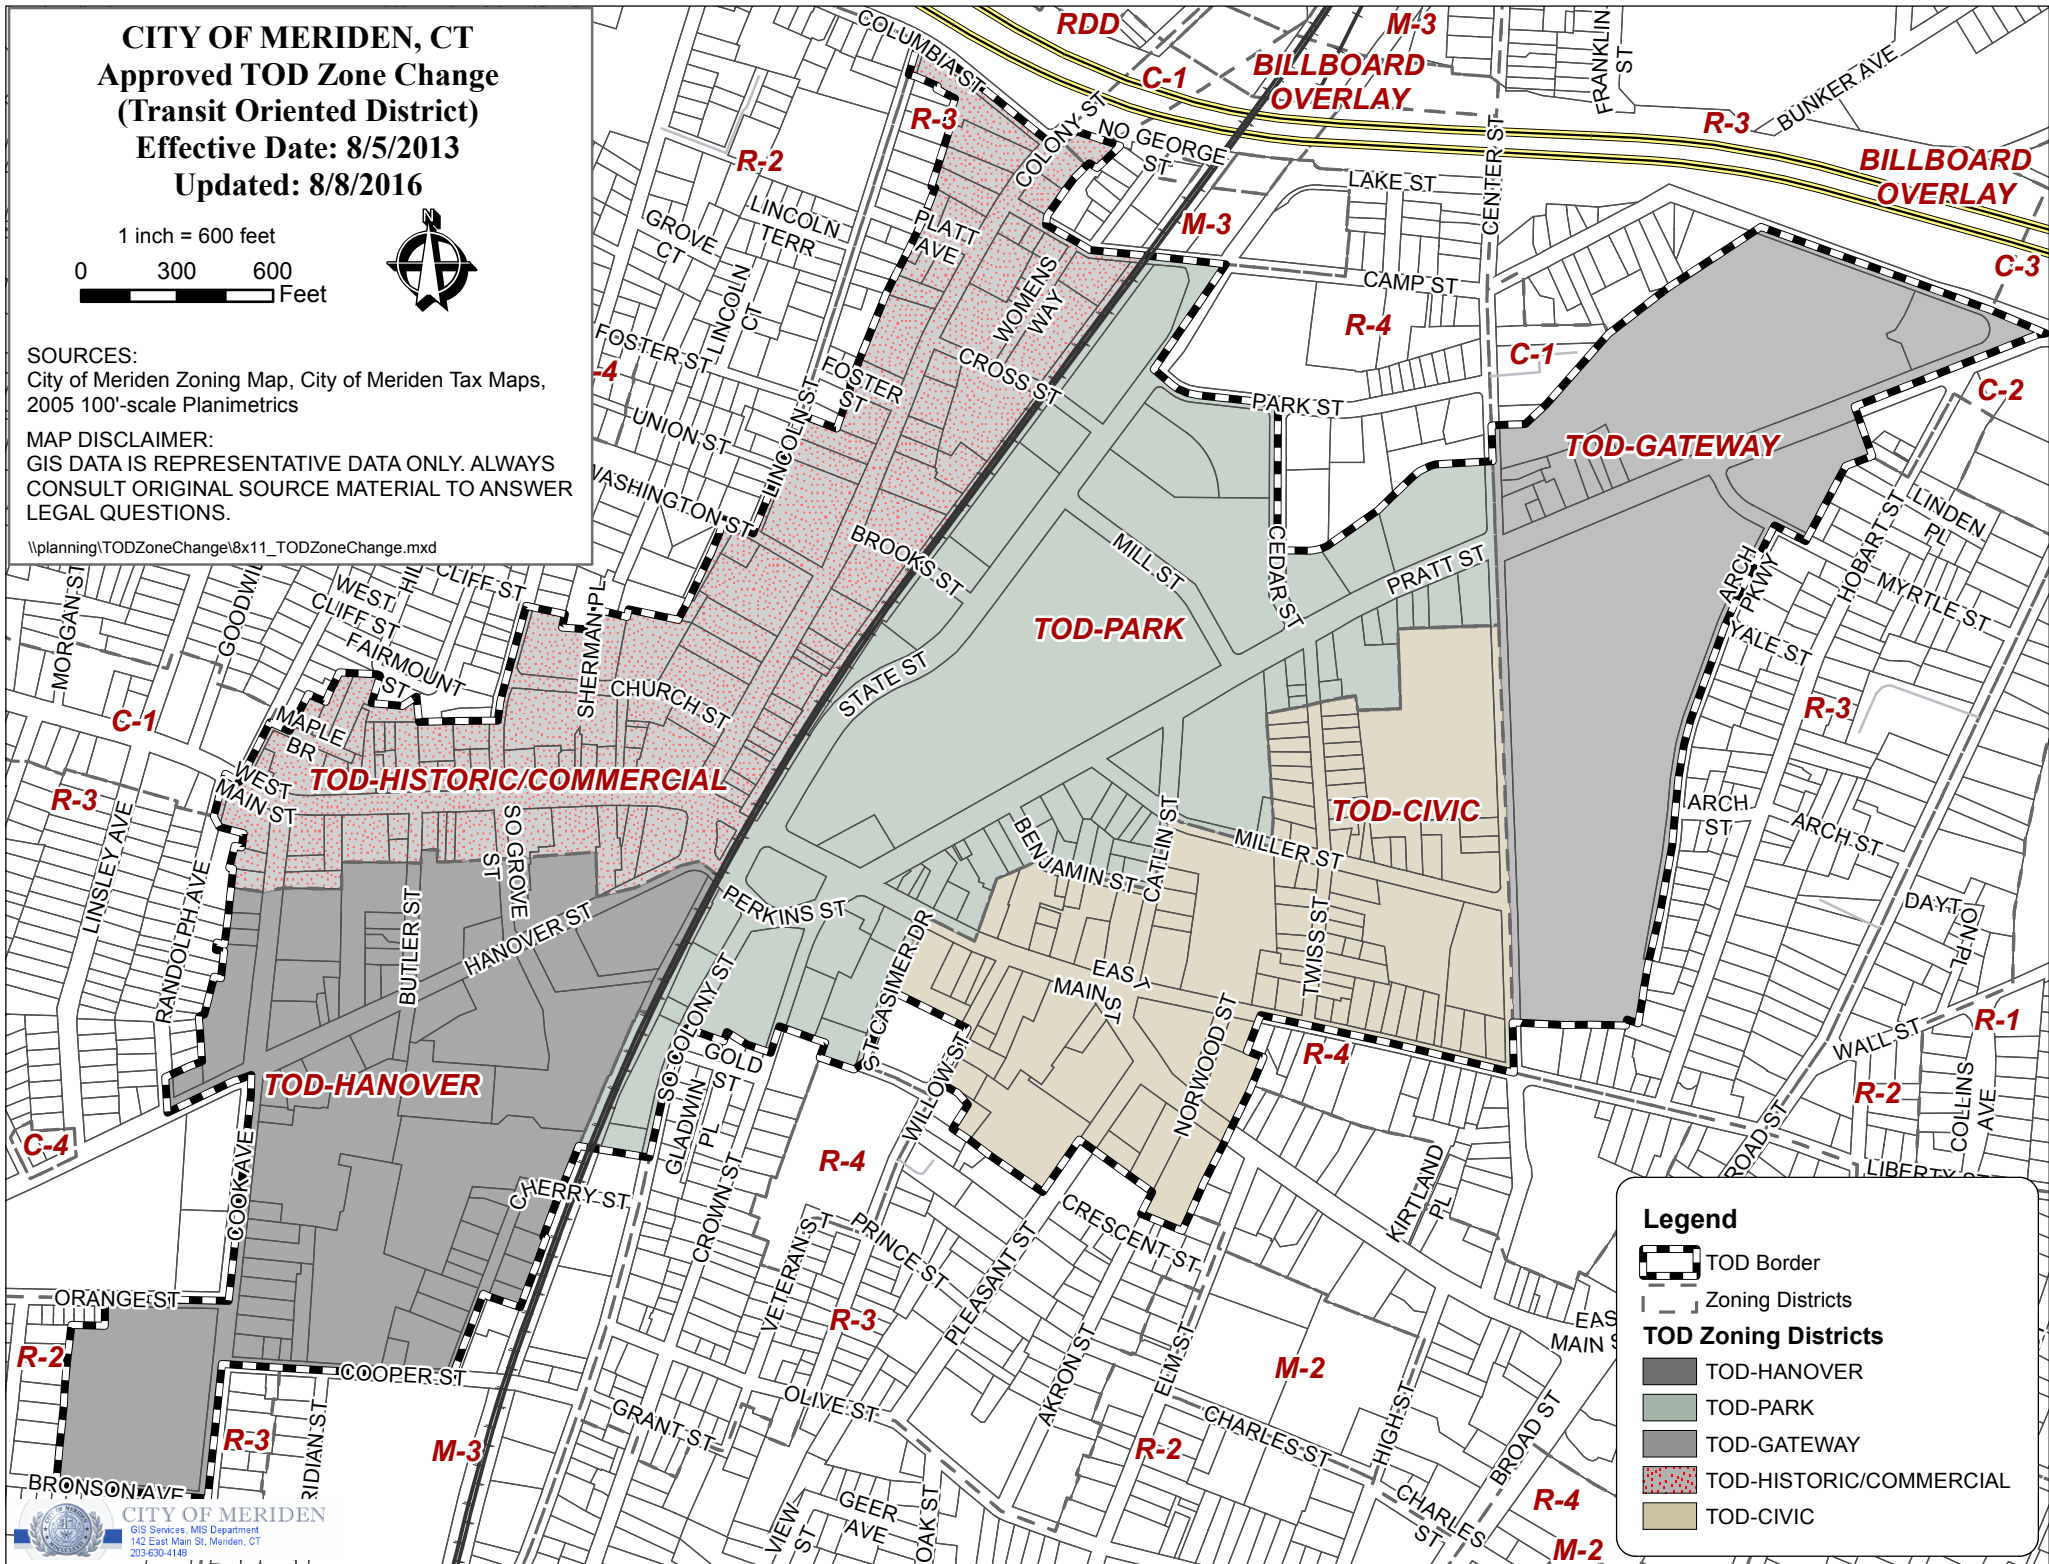

CITY OF MERIDEN, CT
Approved TOD Zone Change
(Transit Oriented District)
Effective Date: 8/5/2013
Updated: 8/8/2016

SOURCES:
 City of Meriden Zoning Map, City of Meriden Tax Maps,
 2005 100'-scale Planimetrics

MAP DISCLAIMER:
 GIS DATA IS REPRESENTATIVE DATA ONLY. ALWAYS
 CONSULT ORIGINAL SOURCE MATERIAL TO ANSWER
 LEGAL QUESTIONS.

\\planning\TODZoneChange\8x11_TODZoneChange.mxd

Legend

- TOD Border
- Zoning Districts
- TOD Zoning Districts**
- TOD-HANOVER
- TOD-PARK
- TOD-GATEWAY
- TOD-HISTORIC/COMMERCIAL
- TOD-CIVIC